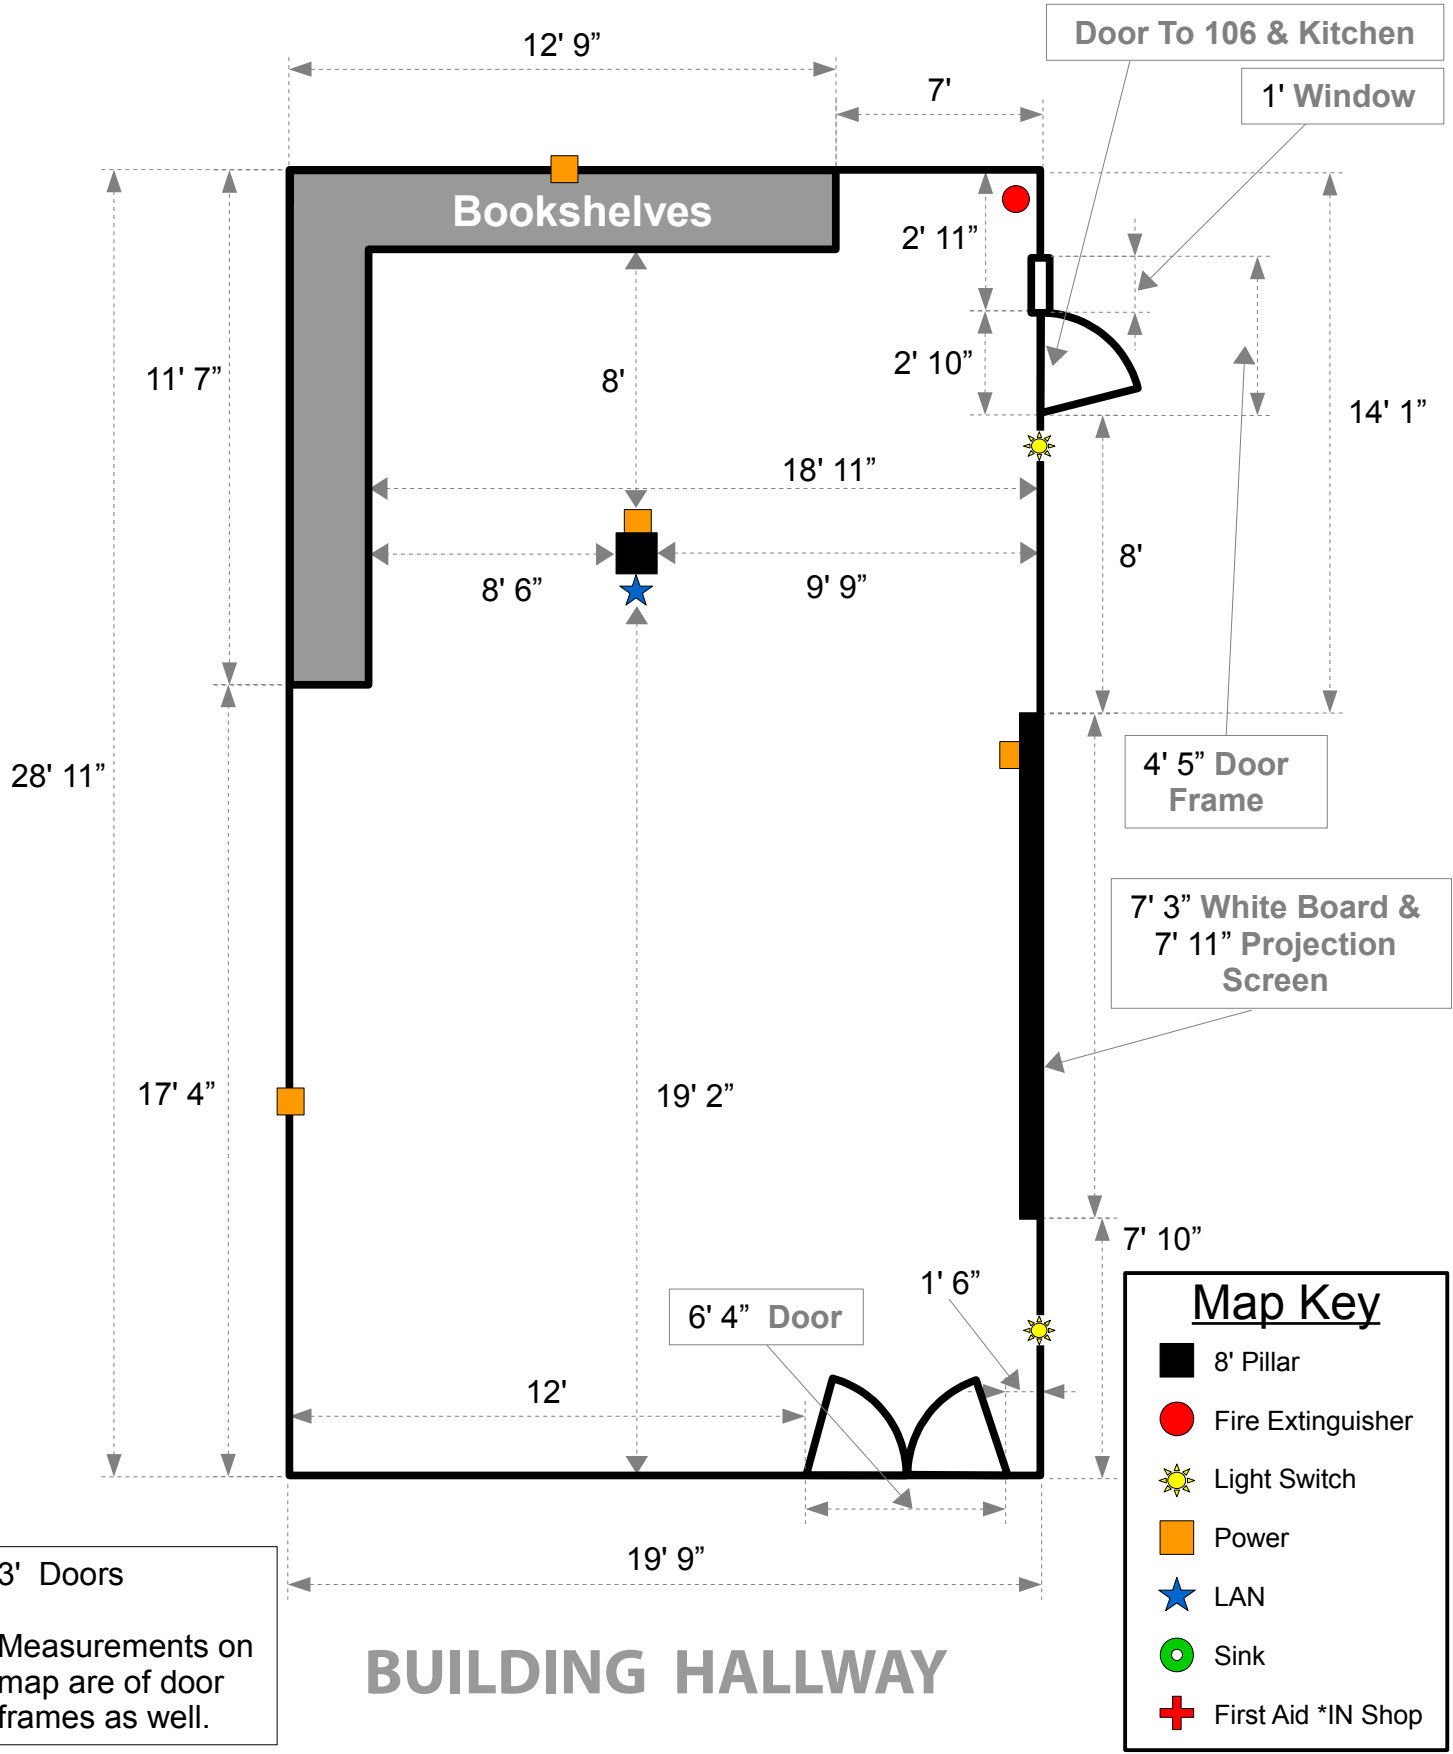

Suite 106A

*Measurements Approximate
& Not to Scale

Door To 106 & Kitchen

1' Window

Bookshelves

4' 5" Door Frame

7' 3" White Board & 7' 11" Projection Screen

6' 4" Door

Map Key

- 8' Pillar
- Fire Extinguisher
- Light Switch
- Power
- LAN
- Sink
- First Aid *IN Shop

3' Doors
Measurements on map are of door frames as well.

BUILDING HALLWAY